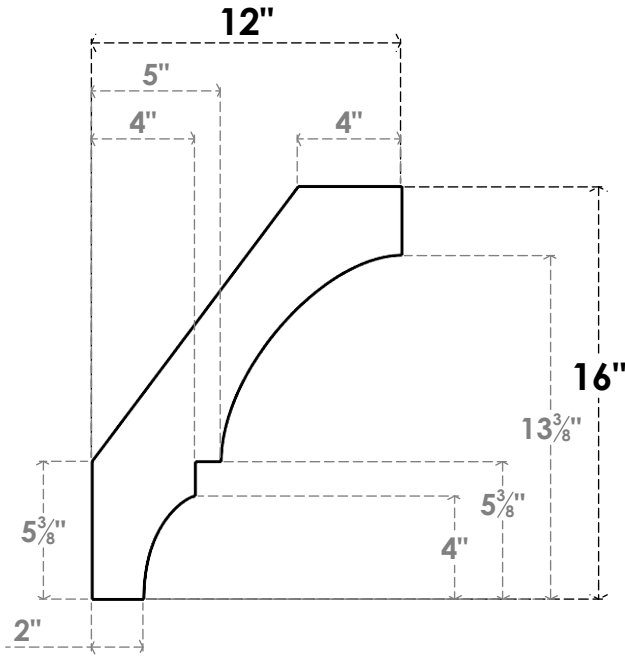

ITEM NUMBER: BRCPC035X12000X16000BOA

3 1/2"W X 12"D X 16"H BALBOA ARCHITECTURAL GRADE PVC CLOSED KNEE BRACE

SIDE PROFILE

FRONT PROFILE

ISOMETRIC

EKENA MILLWORK
2300 WEST MAIN ST.
CLARKSVILLE, TX 75426
TOLL FREE: 866-607-0453
WWW.EKENAMILLWORK.COM