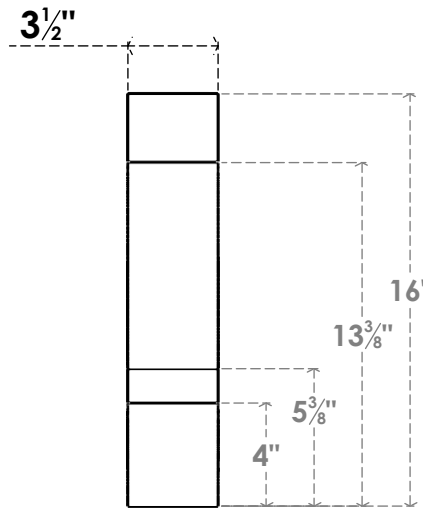

ITEM NUMBER: BRCPC035X12000X16000BOA

3 1/2"W X 12"D X 16"H BALBOA ARCHITECTURAL GRADE PVC CLOSED KNEE BRACE

SIDE PROFILE

FRONT PROFILE

ISOMETRIC

EKENA MILLWORK
2300 WEST MAIN ST.
CLARKSVILLE, TX 75426
TOLL FREE: 866-607-0453
WWW.EKENAMILLWORK.COM